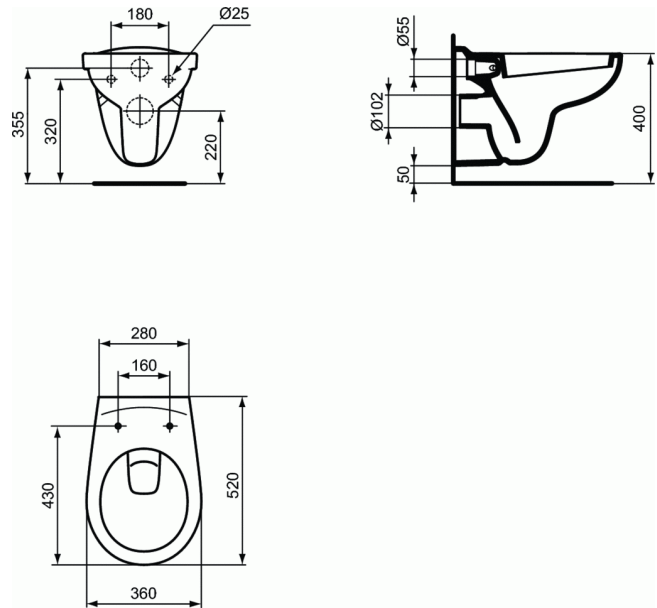

EUROVIT

Wall mounted WC bowl

Wall mounted WC bowl

Washdown
Horizontal outlet
EN 997
Loose on pallet

Necessary equipment:

- Seat and cover, metal hinges, duroplast (W302601)
- Seat and cover, metal hinges, duroplast (VV300601)
- Seat and cover, SOFT CLOSE metal hinges, duroplast (P518001)
- Seat and cover, SOFT CLOSE hinges, duroplast (W303001)

REQUIRED

Seat & cover W3026

FINISHES*

01

* 01 = Euro White

KEY FEATURES & BENEFITS