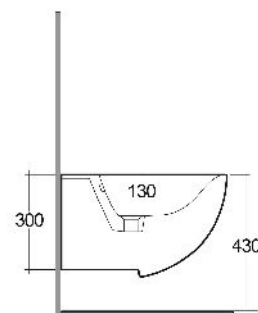

RAK-DES - DESBD2101AWHA - W/HIDDEN FIXATIONS

Bidet | Sospeso

RAK
CERAMICS

SCHEDA TECNICA

Suite:	RAK-DES
Tipo:	Sospeso
Dimensioni:	520 x 380 mm
Weight:	20 Kg
Colore:	bianco alpino

Code	Nome
DESBD2101AWHA	RAK-DES WALL HUNG BIDET 52 CM

Dimensions: All dimensions in mm. Tolerance of vitreous china & fireclay items: $\pm 5\%$ for below 200mm and $\pm 3\%$ for above 200mm; for all other items tolerance $\pm 1\%$. Note: Due to a continuing development program to improve design and performance, the manufacturer reserves all rights to vary specifications without prior information. Please note accessories are for photographic use only.