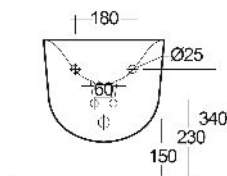

RAK-DES - DESBD2101AWHA - W/HIDDEN FIXATIONS

Bidet | Sospeso

RAK
CERAMICS

SCHEDA TECNICA

Suite:	RAK-DES
Tipo:	Sospeso
Dimensioni:	520 x 380 mm
Weight:	20 Kg
Colore:	bianco alpino

Code	Nome
DESBD2101AWHA	RAK-DES WALL HUNG BIDET 52 CM

Dimensions: All dimensions in mm. Tolerance of vitreous china & fireclay items: $\pm 5\%$ for below 200mm and $\pm 3\%$ for above 200mm; for all other items tolerance $\pm 1\%$. Note: Due to a continuing development program to improve design and performance, the manufacturer reserves all rights to vary specifications without prior information. Please note accessories are for photographic use only.