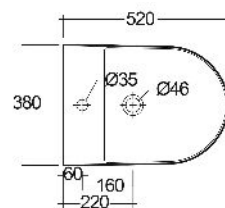

RAK-DES - DESBD2101AWHA - W/HIDDEN FIXATIONS

Bidet | Sospeso

RAK
CERAMICS

SCHEDA TECNICA

Suite:	RAK-DES
Tipo:	Sospeso
Dimensioni:	520 x 380 mm
Weight:	20 Kg
Colore:	bianco alpino

Code	Nome
DESBD2101AWHA	RAK-DES WALL HUNG BIDET 52 CM

Dimensions: All dimensions in mm. Tolerance of vitreous china & fireclay items: $\pm 5\%$ for below 200mm and $\pm 3\%$ for above 200mm; for all other items tolerance $\pm 1\%$. Note: Due to a continuing development program to improve design and performance, the manufacturer reserves all rights to vary specifications without prior information. Please note accessories are for photographic use only.