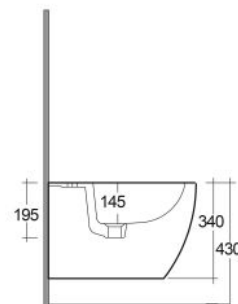

RAK-METROPOLITAN-W/HIDDEN FIXATIONS

Bidet | Sospeso

RAK
CERAMICS

SCHEMA TECNICA

| | |
|-------------|------------------|
| Suite: | RAK-METROPOLITAN |
| Tipo: | Sospeso |
| Dimensioni: | 337 x 525 mm |
| Weight: | 29 Kg |
| Colore: | bianco alpino |

| Code | Nome |
|----------|--|
| MP07AWHA | METROPOLITAN BIDET WALL HUNG W/HIDDEN FIXATIONS 52CM |

Dimensions: All dimensions in mm. Tolerance of vitreous china & fireclay items: $\pm 5\%$ for below 200mm and $\pm 3\%$ for above 200mm; for all other items tolerance $\pm 1\%$. Note: Due to a continuing development program to improve design and performance, the manufacturer reserves all rights to vary specifications without prior information. Please note accessories are for photographic use only.