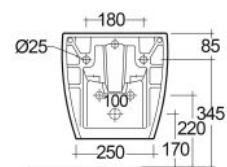

RAK-METROPOLITAN-W/HIDDEN FIXATIONS

Bidet | Sospeso

RAK
CERAMICS

SCHEMA TECNICA

| | |
|-------------|------------------|
| Suite: | RAK-METROPOLITAN |
| Tipo: | Sospeso |
| Dimensioni: | 337 x 525 mm |
| Weight: | 29 Kg |
| Colore: | bianco alpino |

| Code | Nome |
|----------|--|
| MP07AWHA | METROPOLITAN BIDET WALL HUNG W/HIDDEN FIXATIONS 52CM |

Dimensions: All dimensions in mm. Tolerance of vitreous china & fireclay items: $\pm 5\%$ for below 200mm and $\pm 3\%$ for above 200mm; for all other items tolerance $\pm 1\%$. Note: Due to a continuing development program to improve design and performance, the manufacturer reserves all rights to vary specifications without prior information. Please note accessories are for photographic use only.