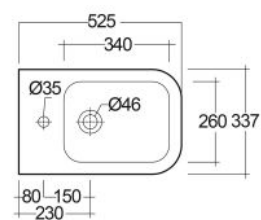

RAK-METROPOLITAN-W/HIDDEN FIXATIONS

Bidet | Sospeso

RAK
CERAMICS

SCHEMA TECNICA

| | |
|-------------|------------------|
| Suite: | RAK-METROPOLITAN |
| Tipo: | Sospeso |
| Dimensioni: | 337 x 525 mm |
| Weight: | 29 Kg |
| Colore: | bianco alpino |

| Code | Nome |
|----------|--|
| MP07AWHA | METROPOLITAN BIDET WALL HUNG W/HIDDEN FIXATIONS 52CM |

Dimensions: All dimensions in mm. Tolerance of vitreous china & fireclay items: $\pm 5\%$ for below 200mm and $\pm 3\%$ for above 200mm; for all other items tolerance $\pm 1\%$. Note: Due to a continuing development program to improve design and performance, the manufacturer reserves all rights to vary specifications without prior information. Please note accessories are for photographic use only.