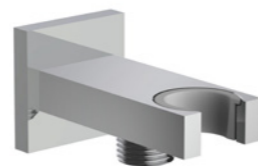

cod. 01018

Pres a acqua a muro quadra con supporto doccia, inserto protettivo in ABS
Square water outlet with shower holder with ABS protective inlay