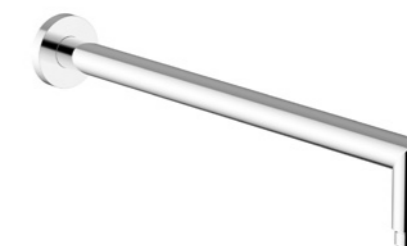

Info

- BS | obsidian bronze
- DM | dark mirror
- MC | bourbon metal
- SB | soft brass
- E0 | brushed nickel
- C0 | graphite
- BB | matt black
- 33 | gold
- 11 | chrome

Info

cod. 03247
Braccio doccia parete tondo L=400mm
Wall mounted round shower arm L=400mm

- BB | matt black
- 11 | chrome