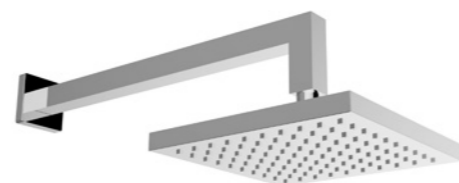

11 | chrome

Info

cod. 15231

Braccio doccia rettangolare a muro L=340mm con soffione quadro SLIM 250x250mm
Wall mounted rectangular shower arm L=340mm with square SLIM 250x250mm shower head

11 | chrome

Info