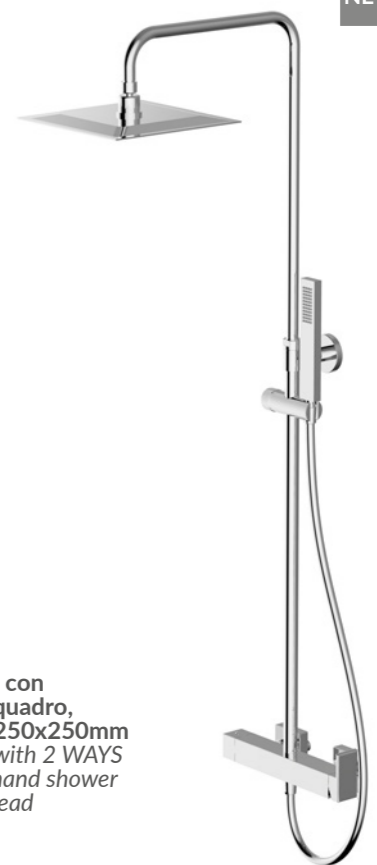

NEW

Info

cod. 15372

Colonna doccia quadra regolabile con miscelatore doccia 2 vie quadro, doccia 2 getti con pulsante e soffione 250x250mm
Adjustable square shower column with 2 ways square shower mixer, 2 jets hand shower with push-button control and 250x250mm shower head

BS | obsidian bronze
DM | dark mirror
MC | bourbon metal
SB | soft brass
E0 | brushed nickel
C0 | graphite
BB | matt black
33 | gold
11 | chrome

NEW

Info

cod. 15384

Colonna doccia regolabile con miscelatore doccia 2 VIE quadro, doccia 1 getto e soffione 250x250mm
Adjustable shower column with 2 WAYS square shower mixer, 1 jet hand shower and 250x250mm shower head