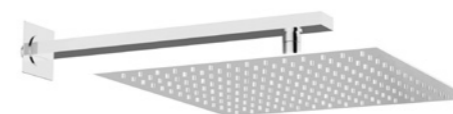

11 | chrome

Info

cod. 15231

Braccio doccia rettangolare a muro L=340mm con soffione quadro SLIM 250x250mm
Wall mounted rectangular shower arm L=340mm with square SLIM 250x250mm shower head

11 | chrome

Info

cod. 15322

Braccio doccia quadro a muro L=390mm con soffione quadro ABS 200x200mm
Wall mounted square shower arm L=390mm with square ABS 200x200mm shower head

11 | chrome

Info

cod. 09006

Kit doccia quadro 300 LUX completo
LUX 300 square shower kit complete

11 | chrome

Info

cod. 09002

Kit doccia quadro 250 LUX completo
LUX 250 square shower kit complete

11 | chrome

Info

cod. 15237

Braccio doccia tondo a muro L=320mm con soffione tondo SLIM Ø250mm
Wall mounted round shower arm L=320mm with round SLIM Ø250mm shower head

11 | chrome

Info

cod. 15254

Braccio doccia tondo a muro L=400mm con soffione tondo ABS Ø250mm
Wall mounted round shower arm L=400mm with round ABS Ø250mm shower head

BB | matt black
11 | chrome

Info

cod. 09003

Kit doccia quadro 200 BASIC completo
BASIC 200 square shower kit complete

11 | chrome

Info

cod. 09005

Kit doccia tondo 300 LUX completo
LUX 300 round shower kit complete

11 | chrome

Info

cod. 15242

MARGARET braccio doccia con soffione
MARGARET shower arm with shower head

33 | gold
GG | bronze
11 | chrome

Info

cod. 15336

ELIZABETH braccio doccia con soffione
ELIZABETH shower arm with shower head

11 | chrome

Info

cod. 09001

Kit doccia tondo 250 LUX completo
LUX 250 round shower kit complete

BB | matt black
11 | chrome

Info

cod. 09004

Kit doccia tondo 220 BASIC completo
BASIC 220 round shower kit complete