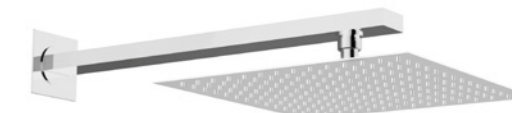

Info

cod. 09006

Kit doccia quadro 300 LUX completo
LUX 300 square shower kit complete

11 | chrome

Info

cod. 09002

Kit doccia quadro 250 LUX completo
LUX 250 square shower kit complete

11 | chrome