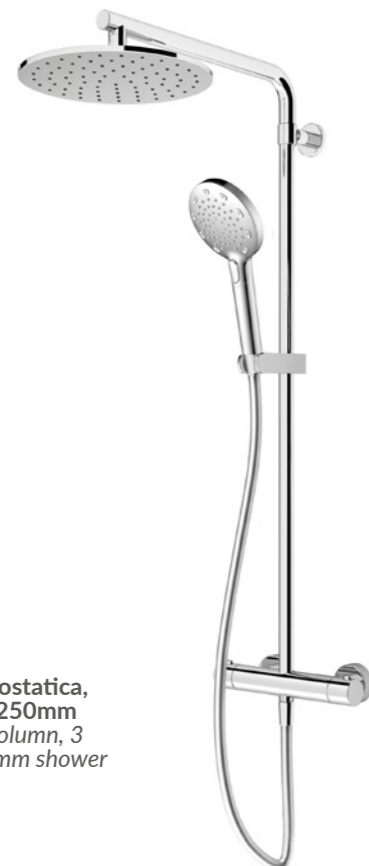

NEW

Info

cod. 15372

Colonna doccia quadra regolabile con miscelatore doccia 2 vie quadro, doccia 2 getti con pulsante e soffione 250x250mm
Adjustable square shower column with 2 ways square shower mixer, 2 jets hand shower with push-button control and 250x250mm shower head

BS | obsidian bronze
DM | dark mirror
MC | bourbon metal
SB | soft brass
E0 | brushed nickel
C0 | graphite
BB | matt black
33 | gold
11 | chrome

NEW

Info

cod. 15384

Colonna doccia regolabile con miscelatore doccia 2 VIE quadro, doccia 1 getto e soffione 250x250mm
Adjustable shower column with 2 WAYS square shower mixer, 1 jet hand shower and 250x250mm shower head

BB | matt black
11 | chrome

NEW

Info

cod. 15264

KYRT colonna doccia termostatica, doccia 3 getti e soffione Ø250mm
KYRT thermostatic shower column, 3 jets hand shower and Ø250mm shower head

11 | chrome

Info

cod. 15334

GOSSIP colonna doccia con miscelatore termostatico 2 vie, doccia 1 getto e soffione 250x250mm
GOSSIP shower column with 2 ways thermostatic mixer, 1 jet hand shower and 250x250mm shower head