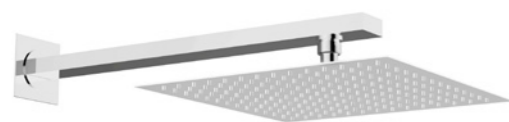

11 | chrome

Info

cod. 15231

Braccio doccia rettangolare a muro L=340mm con soffione quadro SLIM 250x250mm
Wall mounted rectangular shower arm L=340mm with square SLIM 250x250mm shower head

11 | chrome