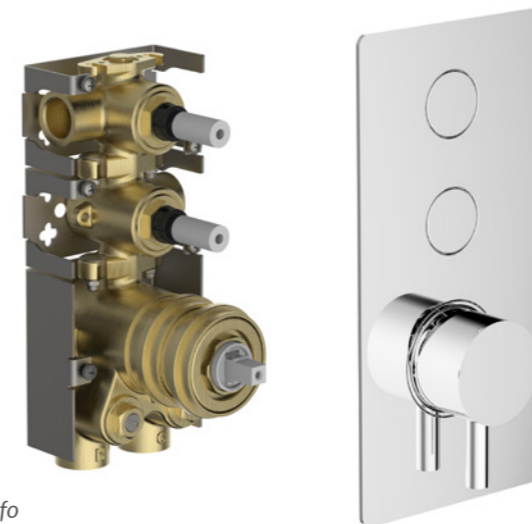

cod. 0350500-T01

Miscelatore incasso  
termostatico 3 VIE con comandi  
a pulsante - solo corpo grezzo  
Concealed thermostatic 3 WAYS  
mixer with push button controls -  
only rough body

cod. 57026E

Parti esterne per miscelatore  
incasso termostatico 3 VIE  
con comandi a pulsante  
Exposed parts for concealed  
thermostatic 3 WAYS mixer with  
push button controls

## Finiture Finishes

- BS | obsidian bronze
- DM | dark mirror
- MC | bourbon metal
- SB | soft brass
- EO | brushed nickel
- CO | graphite
- BB | matt black
- 11 | chrome

cod. 0350400-T01

Miscelatore incasso  
termostatico 3 VIE con comandi  
a pulsante e con regolazione  
portata - solo corpo grezzo  
Concealed thermostatic 3 WAYS  
mixer with push button controls  
and flow rate regulation - only  
rough body

cod. 57024E

Parti esterne per miscelatore  
incasso termostatico 3 VIE  
con comandi a pulsante e con  
regolazione portata  
Exposed parts for concealed  
thermostatic 3 WAYS mixer with  
push button controls and flow  
rate regulation

cod. 0350300-T01

Miscelatore incasso vasca/  
doccia 2 VIE con comandi a  
pulsante - solo corpo grezzo  
Concealed 2 WAYS bath/shower  
mixer with push button controls -  
only rough body

cod. 73024E

Parti esterne per miscelatore  
incasso vasca/doccia 2 VIE  
con comandi a pulsante  
Exposed parts for concealed  
bath/shower 2 WAYS mixer with  
push button controls