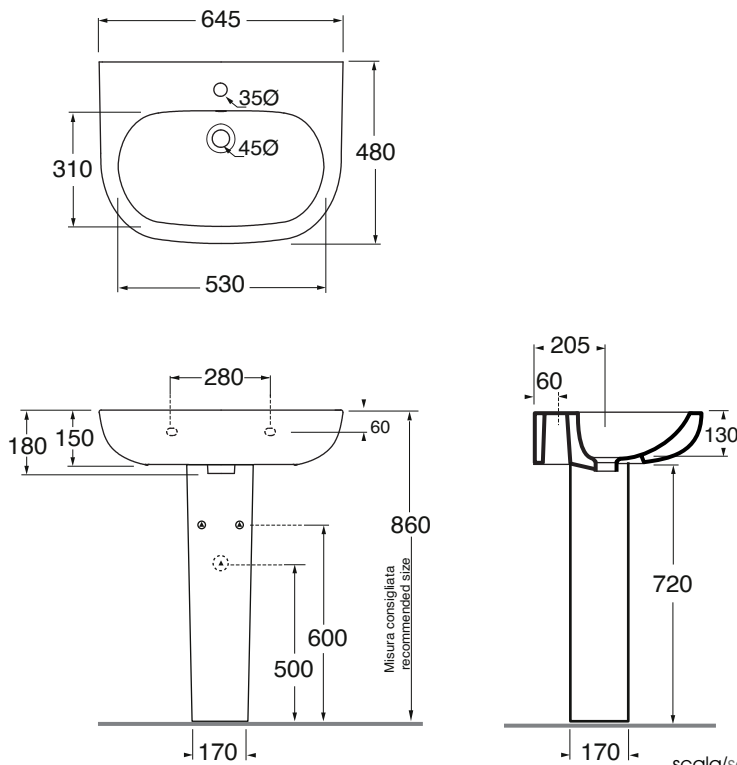

PALP06448TOM

lavabo/washbasin

codice
code

Lavabo Pratica 64,5 cm monoforo sospeso o su colonna.
Pratica cm 64,5 wall-hung on pedestal 1 taphole washbasin.

bianco lucido/shiny white

PALP06448TOMBI

CM 64,5x48x15

plt italy pz.30 - plt export pcs.40

kg 15

scala/scale 1:20 dimensioni/dimensions in mm

Complementi/complements:

Codice
code

Piletta automatica con troppo pieno
Automatic waste system with over flow

PILTR

kg 0,5

TECHNICAL SHEET n°: 01	DESIGNER: OFFICINA AZZURRA	CODE: PALP06448TOM	Azzurra sanitari in ceramica S.p.a. via Civita Castellana snc 01030 Castel S.Elia (VT) - ITALY Tel. +39.0761 518155 Fax. +39.0761 514560	
SHEET FORMAT: A4	ISO	REVISION: 02	SCALE: 1:20	DATE: 31/07/2019
REGULATIONS: CE EN 14688 / EN31 / Dop-14688 *				
All the measurements respect the tolerances provided by the "AZZURRA QUALITY GUIDELINES".				