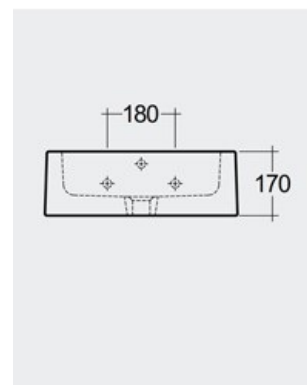

### SCHEMA TECNICA

|                |               |
|----------------|---------------|
| Tipo:          | Lavamani      |
| Dimensioni:    | 510 x 510 mm  |
| Weight:        | 20.5 Kg       |
| Colore:        | bianco alpino |
| Forma:         | Squadrata     |
| Overflow hole: | sì            |

| Code      | Nome                                 |
|-----------|--------------------------------------|
| LAPA00001 | SQUARE SINK PATRIZIA WASH BASIN 51CM |

Dimensions: All dimensions in mm. Tolerance of vitreous china & fireclay items:  $\pm 5\%$  for below 200mm and  $\pm 3\%$  for above 200mm; for all other items tolerance  $\pm 1\%$ . Note: Due to a continuing development program to improve design and performance, the manufacturer reserves all rights to vary specifications without prior information. Please note accessories are for photographic use only.