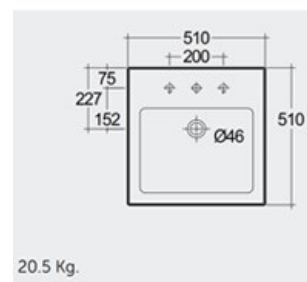

### SCHEMA TECNICA

|                |               |
|----------------|---------------|
| Tipo:          | Lavamani      |
| Dimensioni:    | 510 x 510 mm  |
| Weight:        | 20.5 Kg       |
| Colore:        | bianco alpino |
| Forma:         | Squadrata     |
| Overflow hole: | sì            |

| Code      | Nome                                 |
|-----------|--------------------------------------|
| LAPA00001 | SQUARE SINK PATRIZIA WASH BASIN 51CM |

Dimensions: All dimensions in mm. Tolerance of vitreous china & fireclay items:  $\pm 5\%$  for below 200mm and  $\pm 3\%$  for above 200mm; for all other items tolerance  $\pm 1\%$ . Note: Due to a continuing development program to improve design and performance, the manufacturer reserves all rights to vary specifications without prior information. Please note accessories are for photographic use only.