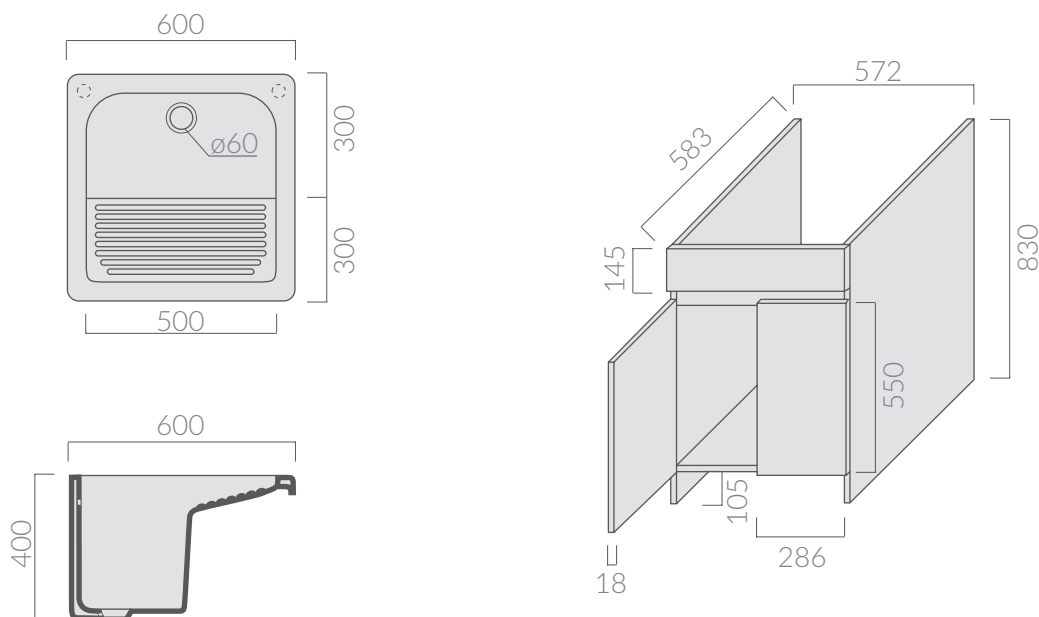

COLORI / COLORS

○ 2003 bianco
white

Lavatoio Osiride.
Osiride wash-tub.

Kg. 30

ACCESSORI NON INCLUSI / ACCESSORIES NOT INCLUDED

9001

Mobile per lavatoio Osiride.
Cabinet for Osiride wash-tub.

ATTENZIONE/ ATTENTION

Galassia Srl is constantly improving its products by adding new materials, new projects and modern production technologies. The company reserves the right to change any technical

specifications/dimension and/or operating characteristics of the products at any time and without giving notice. The ceramic items weight may vary up to 20%.