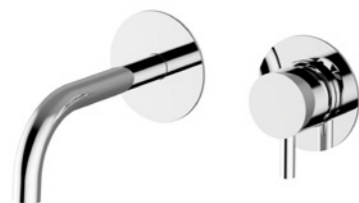

JABIL 25/35

Finiture Finishes

- MC | bourbon metal
- SB | soft brass
- E0 | brushed nickel
- BB | matt black
- 33 | gold
- 11 | chrome

cod. 73305
Miscelatore lavabo JABIL 25
con scarico click clack
JABIL 25 wash basin mixer with
click clack waste

0119400-001
Ø 35

NEW

cod. 73385
Miscelatore lavabo 2 fori da piano
con scarico click clack
2 holes deck mounted wash basin mixer
with click clack waste

0119400-001
Ø 35

NEW

JABIL
25/35

cod. 73375
Miscelatore lavabo JABIL 25
alto con scarico click clack
JABIL 25 high wash basin mixer
with click clack waste

0118600-001
Ø 25

cod. 73386
Miscelatore lavabo con controllo
remoto a parete e scarico click clack
Wash basin mixer with wall mounted
remote control and click clack waste

0119400-001
Ø 35

NEW

cod. 73312E
Parti esterne per batteria lavabo parete con
scarico click clack, 1 pezzo - bocca 220mm
Exposed parts for wall mounted basin mixer with
click clack waste, 1 piece - 220mm spout

BB | matt black
11 | chrome
 0310400-T02

Compatibile con (vedi da p.184) | Suitable to (see from p.184)
0310400-T02

Info

cod. 73318E

Parti esterne per batteria lavabo parete con scarico click clack, 2 pezzi - bocca 165mm
Exposed parts for wall mounted basin mixer with click clack waste, 2 pieces - 165mm spout