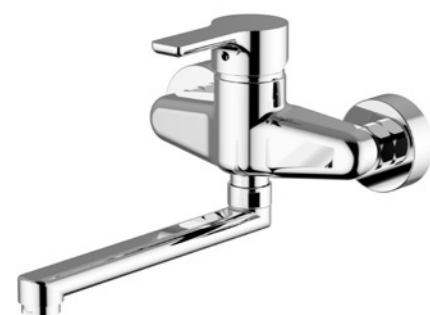

11 | chrome

Info

cod. 86541
GOODLIFE miscelatore lavello
GOODLIFE sink mixer

0119100-001
 Ø 40

11 | chrome

cod. 86500
GOODLIFE miscelatore lavello a parete
GOODLIFE wall mounted sink mixer

11 | chrome

cod. 86512
GOODLIFE miscelatore lavello a parete
GOODLIFE wall mounted sink mixer