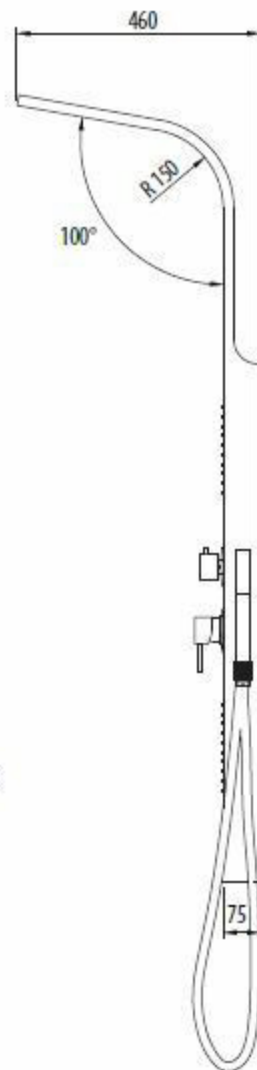

QUEEN

Pannello doccia QUEEN
QUEEN shower panel

cod.	pz. x conf.	euro cad.
Q PAN000001	1	318,000

1. Materiale: acciaio 304 effetto specchio spessore 1 mm, dimensioni 1500 x 200
2. Doccia: in ABS
3. Doccetta e set: in ABS
4. Deviatore e mixer: in ottone
5. Manopole: in zama
6. Flessibile: in acciaio - lunghezza 1,5 m.
7. Getti: ABS

1. Material: stainless steel 304 mirror effect: thickness 1 mm, size 1500 x 200
2. Top shower: made of ABS
3. Hand shower and shower set: made of ABS
4. Diverter & mixer: made of brass
5. Handles: made of zinc
6. Flexible hose: SS length 1.5 mt.
7. Jets: made of ABS