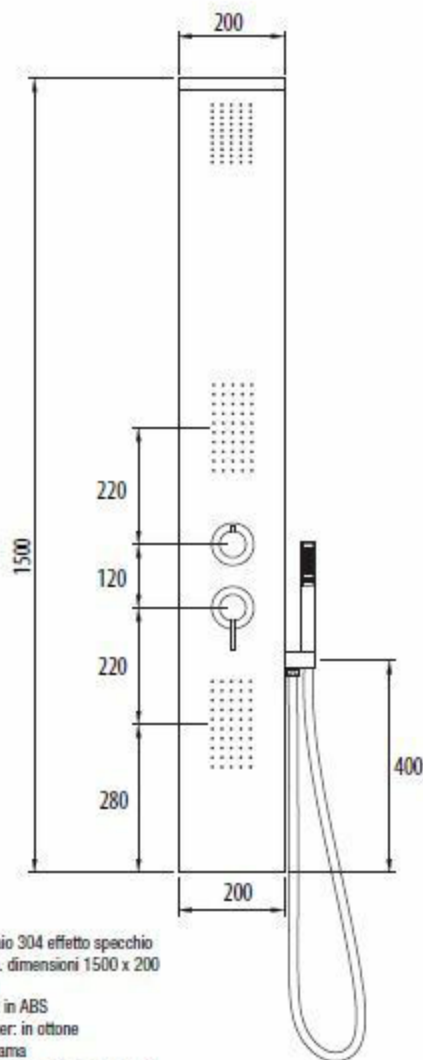

QUEEN

Pannello doccia QUEEN
QUEEN shower panel

cod.	pz. x conf.	euro cad.
Q PAN000001	1	318,000

1. Materiale: acciaio 304 effetto specchio spessore 1 mm, dimensioni 1500 x 200
2. Doccia: in ABS
3. Doccetta e set: in ABS
4. Deviatore e mixer: in ottone
5. Manopole: in zama
6. Flessibile: in acciaio - lunghezza 1,5 m.
7. Getti: ABS

1. Material: stainless steel 304 mirror effect: thickness 1 mm, size 1500 x 200
2. Top shower: made of ABS
3. Hand shower and shower set: made of ABS
4. Diverter & mixer: made of brass
5. Handles: made of zinc
6. Flexible hose: SS length 1.5 mt.
7. Jets: made of ABS