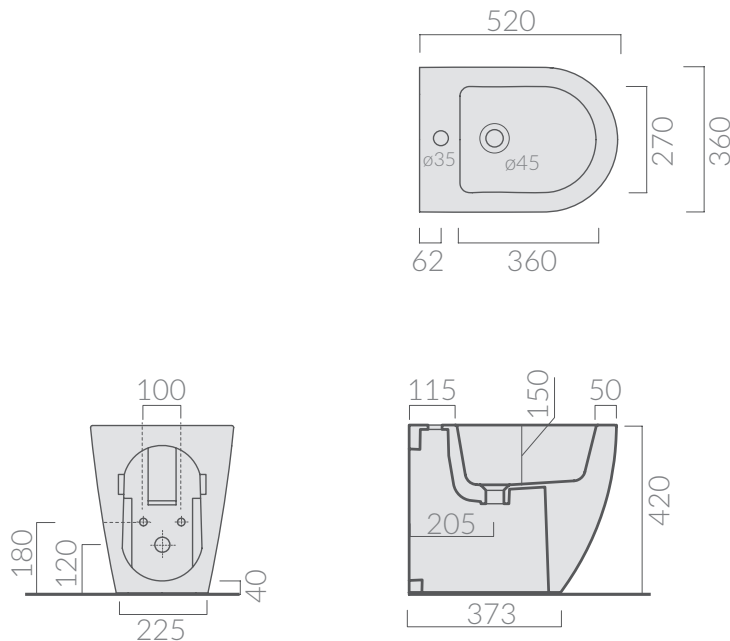

ACCESSORI INCLUSI / ACCESSORIES INCLUDED

9076

Fissaggi a scomparsa.
Fixing kit.

ATTENZIONE/ ATTENTION

Galassia Srl persegue la filosofia di migliorare i prodotti aggiungendo nuovi materiali, innovazioni progettuali e tecnologie produttive. L'azienda si riserva di cambiare

schede tecniche e caratteristiche di funzionamento degli articoli in ogni momento e senza necessità di preavviso. I pesi possono subire variazioni del 20 %

Galassia Srl is constantly improving its products by adding new materials, new projects and modern production technologies. The company reserves the right to change any technical

specifications/dimension and/or operating characteristics of the products at any time and without giving notice. The ceramic items weight may vary up to 20%.