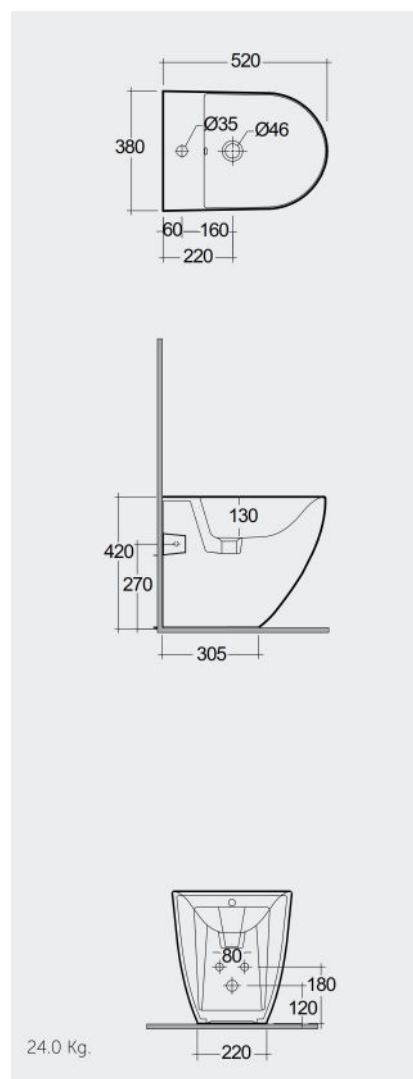

# RAK-DES - DESBD2015AWHA - W/HIDDEN FIXATIONS

Bidet | Filo Muro

RAK  
CERAMICS

## SCHEMA TECNICA

|             |               |
|-------------|---------------|
| Suite:      | RAK-DES       |
| Tipo:       | Filo Muro     |
| Dimensioni: | 520 x 380 mm  |
| Weight:     | 24 Kg         |
| Colore:     | bianco alpino |

| Code          | Nome                             |
|---------------|----------------------------------|
| DESBD2015AWHA | RAK-DES BACK TO WALL BIDET 52 CM |

Dimensions: All dimensions in mm. Tolerance of vitreous china & fireclay items:  $\pm 5\%$  for below 200mm and  $\pm 3\%$  for above 200mm; for all other items tolerance  $\pm 1\%$ . Note: Due to a continuing development program to improve design and performance, the manufacturer reserves all rights to vary specifications without prior information. Please note accessories are for photographic use only.