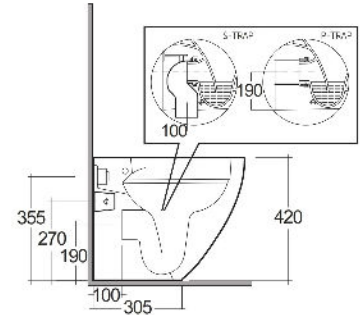

RAK-DES - DESWC1346AWHA - W/HIDDEN FIXATIONS

Filo Muro | WC

RAK
CERAMICS

SCHEMA TECNICA

Suite:	RAK-DES
Tipo:	Filo Muro
Dimensioni:	520 x 380 mm
Weight:	27 Kg
Colore:	bianco alpino
Tipo di scarico:	A parete & A terra
Sifone:	Nascosto
Seat cover options:	Urea
Forma:	Rotonda
Flush Type:	Doppio scarico

Code	Nome
DESWC1346AWHA	RAK-DES RIMLESS BACK TO WALL WC 52 CM P&S TRAP
DESSC3901WH	RAK-DES SOFT CLOSE UREA SEAT COVER
DESSC3900WH	RAK-DES UREA SEAT COVER

Dimensions: All dimensions in mm. Tolerance of vitreous china & fireclay items: $\pm 5\%$ for below 200mm and $\pm 3\%$ for above 200mm; for all other items tolerance $\pm 1\%$. Note: Due to a continuing development program to improve design and performance, the manufacturer reserves all rights to vary specifications without prior information. Please note accessories are for photographic use only.