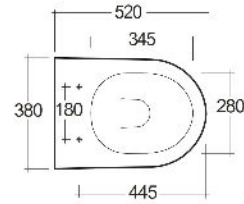

RAK-DES - DESWC1346AWHA - W/HIDDEN FIXATIONS

Filo Muro | WC

RAK
CERAMICS

SCHEMA TECNICA

Suite:	RAK-DES
Tipo:	Filo Muro
Dimensioni:	520 x 380 mm
Weight:	27 Kg
Colore:	bianco alpino
Tipo di scarico:	A parete & A terra
Sifone:	Nascosto
Seat cover options:	Urea
Forma:	Rotonda
Flush Type:	Doppio scarico

Code	Nome
DESWC1346AWHA	RAK-DES RIMLESS BACK TO WALL WC 52 CM P&S TRAP
DESSC3901WH	RAK-DES SOFT CLOSE UREA SEAT COVER
DESSC3900WH	RAK-DES UREA SEAT COVER

Dimensions: All dimensions in mm. Tolerance of vitreous china & fireclay items: $\pm 5\%$ for below 200mm and $\pm 3\%$ for above 200mm; for all other items tolerance $\pm 1\%$. Note: Due to a continuing development program to improve design and performance, the manufacturer reserves all rights to vary specifications without prior information. Please note accessories are for photographic use only.