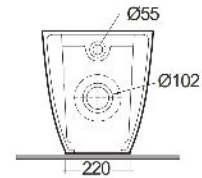

RAK-DES - DESWC1346AWHA - W/HIDDEN FIXATIONS

Filo Muro | WC

RAK
CERAMICS

SCHEMA TECNICA

Suite:	RAK-DES
Tipo:	Filo Muro
Dimensioni:	520 x 380 mm
Weight:	27 Kg
Colore:	bianco alpino
Tipo di scarico:	A parete & A terra
Sifone:	Nascosto
Seat cover options:	Urea
Forma:	Rotonda
Flush Type:	Doppio scarico

Code	Nome
DESWC1346AWHA	RAK-DES RIMLESS BACK TO WALL WC 52 CM P&S TRAP
DESSC3901WH	RAK-DES SOFT CLOSE UREA SEAT COVER
DESSC3900WH	RAK-DES UREA SEAT COVER

Dimensions: All dimensions in mm. Tolerance of vitreous china & fireclay items: $\pm 5\%$ for below 200mm and $\pm 3\%$ for above 200mm; for all other items tolerance $\pm 1\%$. Note: Due to a continuing development program to improve design and performance, the manufacturer reserves all rights to vary specifications without prior information. Please note accessories are for photographic use only.