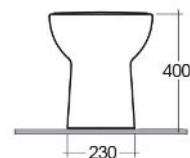

SCHEDA TECNICA

Suite:	RAK-ORIGIN
Tipo:	Filo Muro
Dimensioni:	500 x 360 mm
Weight:	20 Kg
Colore:	bianco alpino
Tipo di scarico:	A parete & A terra
Sifone:	Nascosto
Seat cover options:	PP
Forma:	Rettangolare Arrotondata
Soft close:	si
Flush Type:	Doppio scarico

Code	Nome
YFG109C	ORIGIN UREA QUICK RELEASE SOFT CLOSE SC
ORG17AWHA	ORIGIN WATER CLOSET BACK TO WALL P/S-TRAP 50CM
YFG105C	RAK-Origin P.P. Quick Release Soft Close Seat & Cover

Dimensions: All dimensions in mm. Tolerance of vitreous china & fireclay items: $\pm 5\%$ for below 200mm and $\pm 3\%$ for above 200mm; for all other items tolerance $\pm 1\%$. Note: Due to a continuing development program to improve design and performance, the manufacturer reserves all rights to vary specifications without prior information. Please note accessories are for photographic use only.