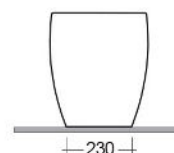

SCHEDA TECNICA

Suite:	RAK-METROPOLITAN
Tipo:	Filo Muro
Dimensioni:	525 x 340 mm
Weight:	25 Kg
Colore:	bianco alpino
Tipo di scarico:	A parete & A terra
Sifone:	Nascosto
Seat cover options:	ABS e UREA
Forma:	Rettangolare Arrotondata
Soft close:	si
Flush Type:	Doppio scarico

Dimensions: All dimensions in mm. Tolerance of vitreous china & fireclay items: $\pm 5\%$ for below 200mm and $\pm 3\%$ for above 200mm; for all other items tolerance $\pm 1\%$. Note: Due to a continuing development program to improve design and performance, the manufacturer reserves all rights to vary specifications without prior information. Please note accessories are for photographic use only.