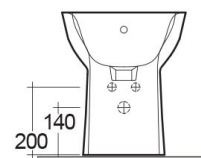

RAK-MORNING-COMFORT HEIGHT 42CM

Bidet | Filo Muro

RAK
CERAMICS

SCHEMA TECNICA

Suite:	RAK-MORNING
Tipo:	Filo Muro
Dimensioni:	365 x 520 mm
Weight:	20 Kg
Colore:	bianco alpino

Code	Nome
MORBD2015AWHA	MORNING BIDET BACK TO WALL 52CM

Dimensions: All dimensions in mm. Tolerance of vitreous china & fireclay items: $\pm 5\%$ for below 200mm and $\pm 3\%$ for above 200mm; for all other items tolerance $\pm 1\%$. Note: Due to a continuing development program to improve design and performance, the manufacturer reserves all rights to vary specifications without prior information. Please note accessories are for photographic use only.