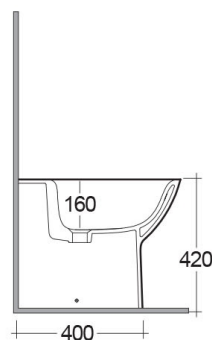

RAK-MORNING-COMFORT HEIGHT 42CM

Bidet | Filo Muro

RAK
CERAMICS

SCHEMA TECNICA

Suite:	RAK-MORNING
Tipo:	Filo Muro
Dimensioni:	365 x 520 mm
Weight:	20 Kg
Colore:	bianco alpino

Code	Nome
MORBD2015AWHA	MORNING BIDET BACK TO WALL 52CM

Dimensions: All dimensions in mm. Tolerance of vitreous china & fireclay items: $\pm 5\%$ for below 200mm and $\pm 3\%$ for above 200mm; for all other items tolerance $\pm 1\%$. Note: Due to a continuing development program to improve design and performance, the manufacturer reserves all rights to vary specifications without prior information. Please note accessories are for photographic use only.