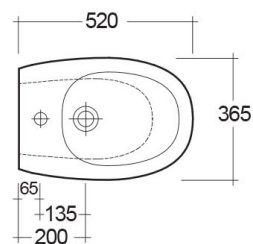

RAK-MORNING-COMFORT HEIGHT 42CM

Bidet | Filo Muro

RAK
CERAMICS

SCHEMA TECNICA

Suite:	RAK-MORNING
Tipo:	Filo Muro
Dimensioni:	365 x 520 mm
Weight:	20 Kg
Colore:	bianco alpino

Code	Nome
MORBD2015AWHA	MORNING BIDET BACK TO WALL 52CM

Dimensions: All dimensions in mm. Tolerance of vitreous china & fireclay items: $\pm 5\%$ for below 200mm and $\pm 3\%$ for above 200mm; for all other items tolerance $\pm 1\%$. Note: Due to a continuing development program to improve design and performance, the manufacturer reserves all rights to vary specifications without prior information. Please note accessories are for photographic use only.