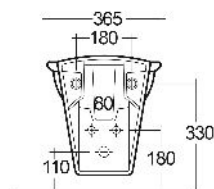

RAK-KARLA

Bidet | Sospeso

RAK
CERAMICS

SCHEDA TECNICA

Suite:	RAK-KARLA
Tipo:	Sospeso
Dimensioni:	365 x 550 mm
Weight:	19 Kg
Colore:	bianco alpino

Code	Nome
KR08AWHA	KARLA BIDET WALL HUNG 55CM

Dimensions: All dimensions in mm. Tolerance of vitreous china & fireclay items: $\pm 5\%$ for below 200mm and $\pm 3\%$ for above 200mm; for all other items tolerance $\pm 1\%$. Note: Due to a continuing development program to improve design and performance, the manufacturer reserves all rights to vary specifications without prior information. Please note accessories are for photographic use only.