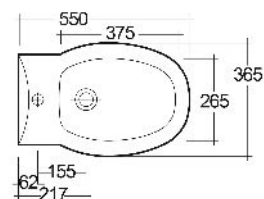

RAK-KARLA

Bidet | Sospeso

RAK
CERAMICS

SCHEDA TECNICA

Suite:	RAK-KARLA
Tipo:	Sospeso
Dimensioni:	365 x 550 mm
Weight:	19 Kg
Colore:	bianco alpino

Code	Nome
KR08AWHA	KARLA BIDET WALL HUNG 55CM

Dimensions: All dimensions in mm. Tolerance of vitreous china & fireclay items: $\pm 5\%$ for below 200mm and $\pm 3\%$ for above 200mm; for all other items tolerance $\pm 1\%$. Note: Due to a continuing development program to improve design and performance, the manufacturer reserves all rights to vary specifications without prior information. Please note accessories are for photographic use only.