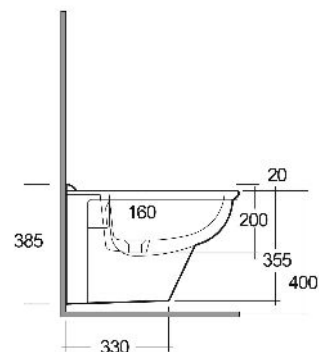

RAK-KARLA

Bidet | Sospeso

RAK
CERAMICS

SCHEDA TECNICA

Suite:	RAK-KARLA
Tipo:	Sospeso
Dimensioni:	365 x 550 mm
Weight:	19 Kg
Colore:	bianco alpino

Code	Nome
KR08AWHA	KARLA BIDET WALL HUNG 55CM

Dimensions: All dimensions in mm. Tolerance of vitreous china & fireclay items: $\pm 5\%$ for below 200mm and $\pm 3\%$ for above 200mm; for all other items tolerance $\pm 1\%$. Note: Due to a continuing development program to improve design and performance, the manufacturer reserves all rights to vary specifications without prior information. Please note accessories are for photographic use only.