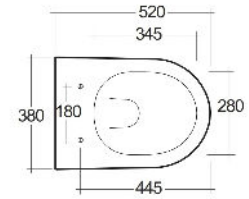

# RAK-DES - DESWC1446AWHA - W/HIDDEN FIXATIONS

Sospeso | WC

RAK  
CERAMICS

## SCHEMA TECNICA

Suite:	RAK-DES
Tipo:	Sospeso
Dimensioni:	520 x 380 mm
Weight:	24 Kg
Colore:	bianco alpino
Tipo di scarico:	A parete
Sifone:	Nascosto
Seat cover options:	Urea
Forma:	Rotonda
Flush Type:	Doppio scarico

Code	Nome
DESWC1446AWHA	RAK-DES RIMLESS WALL HUNG WC P-TRAP 52 CM P TRAP
DESSC3901WH	RAK-DES SOFT CLOSE UREA SEAT COVER
DESSC3900WH	RAK-DES UREA SEAT COVER

Dimensions: All dimensions in mm. Tolerance of vitreous china & fireclay items:  $\pm 5\%$  for below 200mm and  $\pm 3\%$  for above 200mm; for all other items tolerance  $\pm 1\%$ . Note: Due to a continuing development program to improve design and performance, the manufacturer reserves all rights to vary specifications without prior information. Please note accessories are for photographic use only.