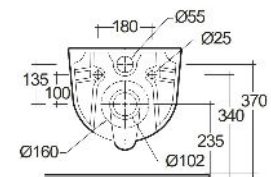

## SCHEMA TECNICA

Suite:	RAK-DES
Tipo:	Sospeso
Dimensioni:	520 x 380 mm
Weight:	24 Kg
Colore:	bianco alpino
Tipo di scarico:	A parete
Sifone:	Nascosto
Seat cover options:	Urea
Forma:	Rotonda
Flush Type:	Doppio scarico

Code	Nome
DESWC1446AWHA	RAK-DES RIMLESS WALL HUNG WC P-TRAP 52 CM P TRAP
DESSC3901WH	RAK-DES SOFT CLOSE UREA SEAT COVER
DESSC3900WH	RAK-DES UREA SEAT COVER

Dimensions: All dimensions in mm. Tolerance of vitreous china & fireclay items:  $\pm 5\%$  for below 200mm and  $\pm 3\%$  for above 200mm; for all other items tolerance  $\pm 1\%$ . Note: Due to a continuing development program to improve design and performance, the manufacturer reserves all rights to vary specifications without prior information. Please note accessories are for photographic use only.