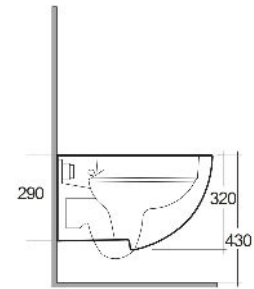

# RAK-DES - DESWC1446AWHA - W/HIDDEN FIXATIONS

Sospeso | WC

RAK  
CERAMICS

## SCHEMA TECNICA

Suite:	RAK-DES
Tipo:	Sospeso
Dimensioni:	520 x 380 mm
Weight:	24 Kg
Colore:	bianco alpino
Tipo di scarico:	A parete
Sifone:	Nascosto
Seat cover options:	Urea
Forma:	Rotonda
Flush Type:	Doppio scarico

Code	Nome
DESWC1446AWHA	RAK-DES RIMLESS WALL HUNG WC P-TRAP 52 CM P TRAP
DESSC3901WH	RAK-DES SOFT CLOSE UREA SEAT COVER
DESSC3900WH	RAK-DES UREA SEAT COVER

Dimensions: All dimensions in mm. Tolerance of vitreous china & fireclay items:  $\pm 5\%$  for below 200mm and  $\pm 3\%$  for above 200mm; for all other items tolerance  $\pm 1\%$ . Note: Due to a continuing development program to improve design and performance, the manufacturer reserves all rights to vary specifications without prior information. Please note accessories are for photographic use only.