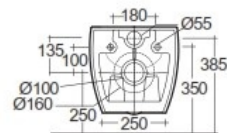

RAK-METROPOLITAN-W/HIDDEN FIXATIONS

Sospeso | WC

RAK
CERAMICS

SCHEMA TECNICA

Suite:	RAK-METROPOLITAN
Tipo:	Sospeso
Dimensioni:	525 x 337 mm
Weight:	28 Kg
Colore:	bianco alpino
Tipo di scarico:	A parete
Sifone:	Nascosto
Seat cover options:	ABS e UREA
Forma:	Rettangolare Arrotondata
Soft close:	si
Flush Type:	Doppio scarico

Dimensions: All dimensions in mm. Tolerance of vitreous china & fireclay items: $\pm 5\%$ for below 200mm and $\pm 3\%$ for above 200mm; for all other items tolerance $\pm 1\%$. Note: Due to a continuing development program to improve design and performance, the manufacturer reserves all rights to vary specifications without prior information. Please note accessories are for photographic use only.