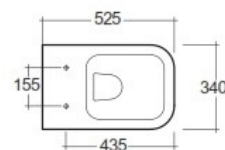

RAK-METROPOLITAN-W/HIDDEN FIXATIONS

Sospeso | WC

RAK
CERAMICS

SCHEMA TECNICA

Suite:	RAK-METROPOLITAN
Tipo:	Sospeso
Dimensioni:	525 x 337 mm
Weight:	28 Kg
Colore:	bianco alpino
Tipo di scarico:	A parete
Sifone:	Nascosto
Seat cover options:	ABS e UREA
Forma:	Rettangolare Arrotondata
Soft close:	si
Flush Type:	Doppio scarico

Dimensions: All dimensions in mm. Tolerance of vitreous china & fireclay items: $\pm 5\%$ for below 200mm and $\pm 3\%$ for above 200mm; for all other items tolerance $\pm 1\%$. Note: Due to a continuing development program to improve design and performance, the manufacturer reserves all rights to vary specifications without prior information. Please note accessories are for photographic use only.