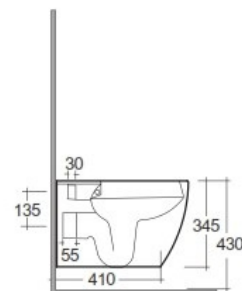

RAK-METROPOLITAN-W/HIDDEN FIXATIONS

Sospeso | WC

RAK
CERAMICS

SCHEMA TECNICA

Suite:	RAK-METROPOLITAN
Tipo:	Sospeso
Dimensioni:	525 x 337 mm
Weight:	28 Kg
Colore:	bianco alpino
Tipo di scarico:	A parete
Sifone:	Nascosto
Seat cover options:	ABS e UREA
Forma:	Rettangolare Arrotondata
Soft close:	si
Flush Type:	Doppio scarico

Code	Nome
MP05AWHA	SEAT & COVER (ABS)
YFG100AAWHA	SEAT & COVER (UREA With Soft Close)
MPI3AWHA	METROPOLITAN WATER CLOSET RIMLESS WALL HUNG W/HIDDEN FIXATIONS 52CM
MP05SCQRAWHA	RAK-Metropolitan ABS Soft Close Seat Cover

Dimensions: All dimensions in mm. Tolerance of vitreous china & fireclay items: $\pm 5\%$ for below 200mm and $\pm 3\%$ for above 200mm; for all other items tolerance $\pm 1\%$. Note: Due to a continuing development program to improve design and performance, the manufacturer reserves all rights to vary specifications without prior information. Please note accessories are for photographic use only.