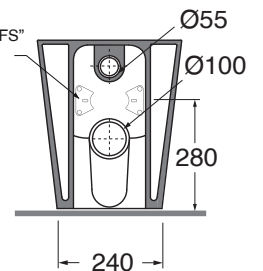

FMVCTPE00000

(Specificare il colore al momento dell'ordine/ Specify the color when ordering)

FMVCTPE00000... PS/SA/SS...

CM 54x37xh43

plt italy pz.15 - plt export pcs.20

kg 27,5

Tecnologie/technologies:

watersaving

easyclean

fissaggio in dotazione ART. "VFS"
fixing kit "VFS" included

scala/scale 1:20 dimensioni/dimensions in mm

Gamma di colori disponibile per vaso e sedile FOR 1800 C/F
Color range available for wc and wrapover FOR 1800 C/F

FOR 1800C/F

Curva tecnica per vaso normale e monoblocco
Technical bend for standing and close couped wc

CVT

TECHNICAL SHEET n°: 01	DESIGNER: OFFICINA AZZURRA	CODE: FMVCTPE00000
SHEET FORMAT: A4	REVISION: 04	DATE: 28/10/2022
REGULATIONS: EN 997 / EN33 / Dop-997 *		
All the measurements respect the tolerances provided by the "AZZURRA QUALITY GUIDELINES".		