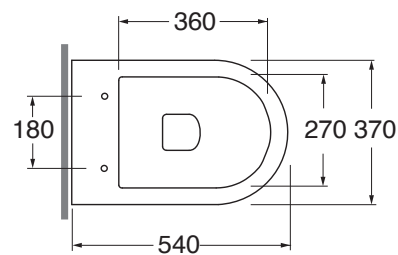

FMVCTPE00000

(Specificare il colore al momento dell'ordine/ Specify the color when ordering)

FMVCTPE00000... PS/SA/SS...

CM 54x37xh43

plt italy pz.15 - plt export pcs.20

kg 27,5

Tecnologie/technologies:

watersaving

easyclean

fissaggio in dotazione ART. "VFS"
fixing kit "VFS" included

scala/scale 1:20 dimensioni/dimensions in mm

Gamma di colori disponibile per vaso e sedile FOR 1800 C/F
Color range available for wc and wrapover FOR 1800 C/F

FOR 1800C/F

Curva tecnica per vaso normale e monoblocco
Technical bend for standing and close couped wc

CVT

TECHNICAL SHEET n°: 01	DESIGNER: OFFICINA AZZURRA	CODE: FMVCTPE00000
SHEET FORMAT: A4	REVISION: 04	DATE: 28/10/2022
REGULATIONS: EN 997 / EN33 / Dop-997 *		
All the measurements respect the tolerances provided by the "AZZURRA QUALITY GUIDELINES".		