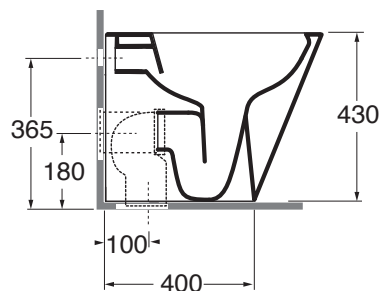

FMVCTPE00000

(Specificare il colore al momento dell'ordine/ Specify the color when ordering)

FMVCTPE00000... PS/SA/SS...

CM 54x37xh43

plt italy pz.15 - plt export pcs.20

kg 27,5

Tecnologie/technologies:

watersaving

easyclean

fissaggio in dotazione ART. "VFS"
fixing kit "VFS" included

scala/scale 1:20 dimensioni/dimensions in mm

Gamma di colori disponibile per vaso e sedile FOR 1800 C/F
Color range available for wc and wrapover FOR 1800 C/F

FOR 1800C/F

Curva tecnica per vaso normale e monoblocco
Technical bend for standing and close couped wc

CVT

TECHNICAL SHEET n°: 01	DESIGNER: OFFICINA AZZURRA	CODE: FMVCTPE00000
SHEET FORMAT: A4	REVISION: 04	DATE: 28/10/2022
REGULATIONS: EN 997 / EN33 / Dop-997 *		
All the measurements respect the tolerances provided by the "AZZURRA QUALITY GUIDELINES".		