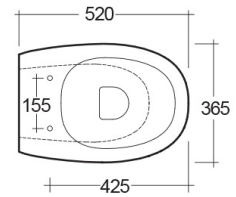

RAK-MORNING-COMFORT HEIGHT 42CM

Filo Muro | WC

RAK
CERAMICS

SCHEMA TECNICA

Suite:	RAK-MORNING
Tipo:	Filo Muro
Dimensioni:	520 x 365 mm
Weight:	24 Kg
Colore:	bianco alpino
Tipo di scarico:	A parete & A terra
Sifone:	Nascosto
Seat cover options:	NESSUNA
Forma:	Ovale
Flush Type:	Doppio scarico

Code	Nome
MORSC00001	RAK-Morning Seat Cover

Dimensions: All dimensions in mm. Tolerance of vitreous china & fireclay items: $\pm 5\%$ for below 200mm and $\pm 3\%$ for above 200mm; for all other items tolerance $\pm 1\%$. Note: Due to a continuing development program to improve design and performance, the manufacturer reserves all rights to vary specifications without prior information. Please note accessories are for photographic use only.