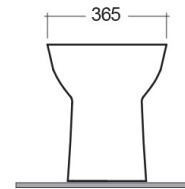

RAK-MORNING-COMFORT HEIGHT 42CM

Filo Muro | WC

RAK
CERAMICS

SCHEMA TECNICA

Suite:	RAK-MORNING
Tipo:	Filo Muro
Dimensioni:	520 x 365 mm
Weight:	24 Kg
Colore:	bianco alpino
Tipo di scarico:	A parete & A terra
Sifone:	Nascosto
Seat cover options:	NESSUNA
Forma:	Ovale
Flush Type:	Doppio scarico

Code	Nome
MORSC00001	RAK-Morning Seat Cover

Dimensions: All dimensions in mm. Tolerance of vitreous china & fireclay items: $\pm 5\%$ for below 200mm and $\pm 3\%$ for above 200mm; for all other items tolerance $\pm 1\%$. Note: Due to a continuing development program to improve design and performance, the manufacturer reserves all rights to vary specifications without prior information. Please note accessories are for photographic use only.