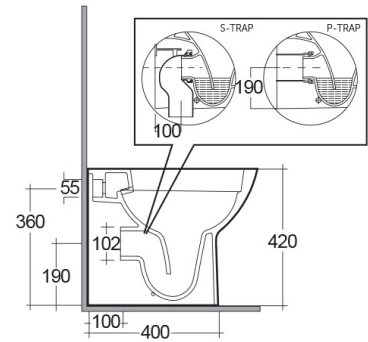

RAK-MORNING-COMFORT HEIGHT 42CM

Filo Muro | WC

RAK
CERAMICS

SCHEMA TECNICA

Suite:	RAK-MORNING
Tipo:	Filo Muro
Dimensioni:	520 x 365 mm
Weight:	24 Kg
Colore:	bianco alpino
Tipo di scarico:	A parete & A terra
Sifone:	Nascosto
Seat cover options:	NESSUNA
Forma:	Ovale
Flush Type:	Doppio scarico

Code	Nome
MORSC00001	RAK-Morning Seat Cover

Dimensions: All dimensions in mm. Tolerance of vitreous china & fireclay items: $\pm 5\%$ for below 200mm and $\pm 3\%$ for above 200mm; for all other items tolerance $\pm 1\%$. Note: Due to a continuing development program to improve design and performance, the manufacturer reserves all rights to vary specifications without prior information. Please note accessories are for photographic use only.