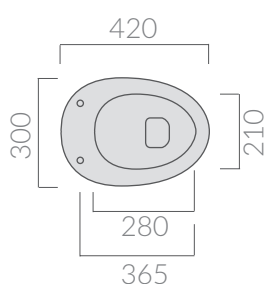

Art. 4004

COLORI / COLORS

○ 4004 bianco
white

Vaso infanzia cm 42x30xh31,
scarico pavimento.
Child closed, floor drain 42x30xh31 cm

Kg. 9

ACCESSORI NON INCLUSI / ACCESSORIES NOT INCLUDED

18090

Coprivaso infanzia in legno e poliestere.
Wooden and polyester seat-cover for child closet.