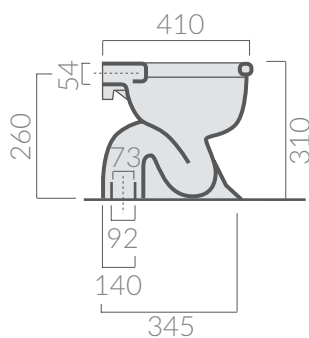

Art. 4004

COLORI / COLORS

○ 4004 bianco
white

Vaso infanzia cm 42x30xh31,
scarico pavimento.
Child closed, floor drain 42x30xh31 cm

Kg. 9

ACCESSORI NON INCLUSI / ACCESSORIES NOT INCLUDED

18090

Coprivaso infanzia in legno e poliestere.
Wooden and polyester seat-cover for child closet.