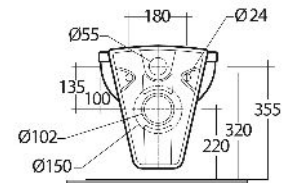

## SCHEMA TECNICA

Suite:	RAK-KARLA
Tipo:	Sospeso
Dimensioni:	550 x 370 mm
Weight:	16 Kg
Colore:	bianco alpino
Tipo di scarico:	A parete
Sifone:	Nascosto
Seat cover options:	ABS e UREA
Forma:	Ovale
Soft close:	si
Flush Type:	Doppio scarico

Code	Nome
KAWC00003	KARLA WATER CLOSET WALL HUNG 55CM

Dimensions: All dimensions in mm. Tolerance of vitreous china & fireclay items:  $\pm 5\%$  for below 200mm and  $\pm 3\%$  for above 200mm; for all other items tolerance  $\pm 1\%$ . Note: Due to a continuing development program to improve design and performance, the manufacturer reserves all rights to vary specifications without prior information. Please note accessories are for photographic use only.